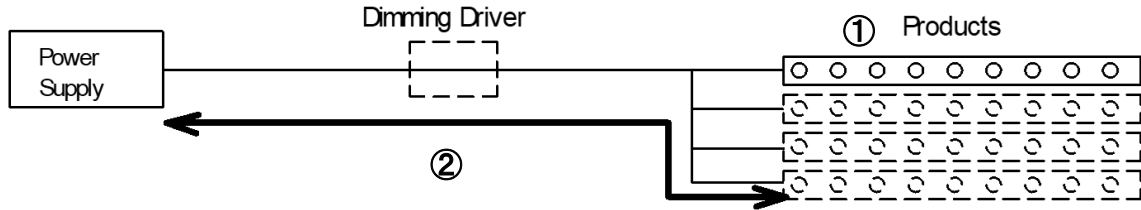

Length of the Products and Wires

Product	TMTU_TMTU-S97
----------------	----------------------

Power consumption: 17W/m
Maximum series connectios length 5m

①Connectable Total Length of the Products. (When use HLG power supply)

- Please use the power supply at 70% output, for the long tern reliability.
- If total length of the products exceed "Maximum series connectios length", connect them in parallel.

Power supply	Rated output	Recommended output	Connectable Length
HLG-60H-24	60.0 W	42.0 W	2.5 m
HLG-100H-24	96.0 W	67.0 W	3.9 m
HLG-150H-24	150.0 W	105.0 W	6.2 m
HLG-240H-24	240.0 W	168.0 W	9.9 m
HLG-320H-24	320.0 W	224.0 W	13.2 m
-	-	-	-
-	-	-	-